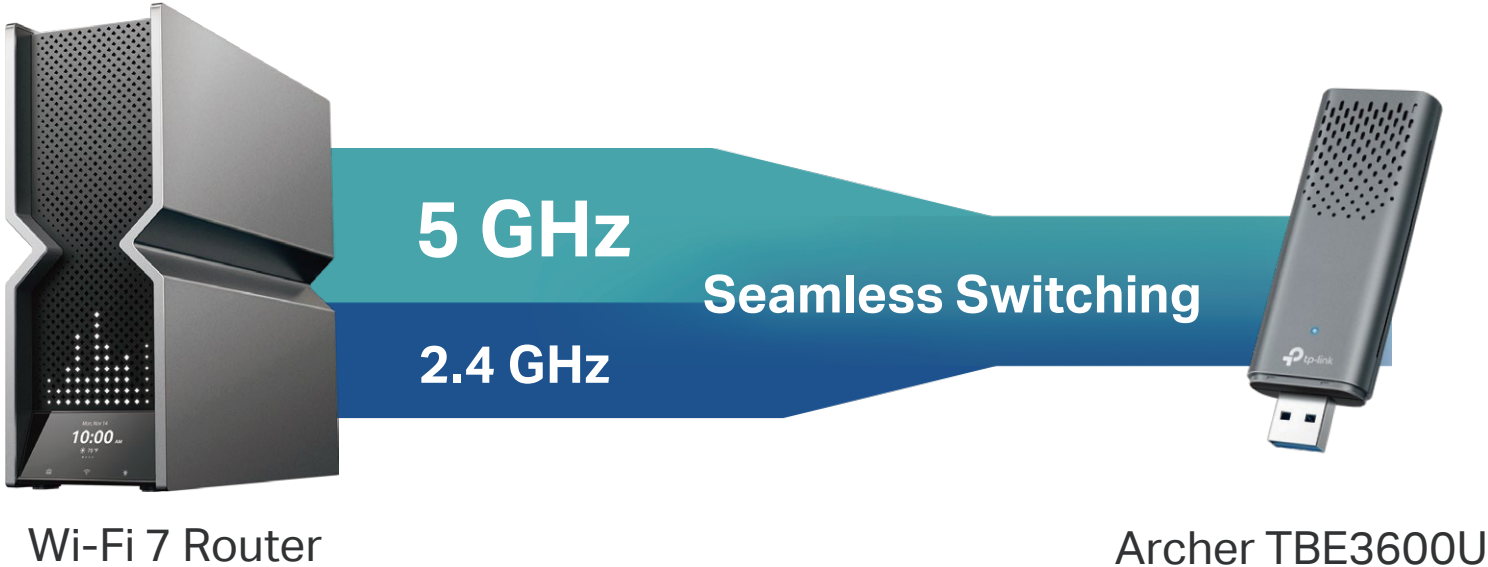

BE3600

Dual-Band Wi-Fi 7 Wireless USB Adapter

Wi-Fi 7

Archer TBE3600U

3.6 Gbps Dual-Band Wi-Fi 7*
Ultra-fast performance for next-gen connectivity

Wi-Fi 7 Multi-Link Operation**
Low-latency, lag-free gaming and streaming

Advanced WPA3 Security†
Protect your PC with cutting-edge encryption

Superspeed USB 3.0
Blazing-fast transfers, 10x faster than USB 2.0.‡

Highlights

Seamless Bands Switch for Low Latency

Experience seamless connectivity and lower latency with MLO technology, ensuring optimal data transmission without user intervention.**

Boost Your Wi-Fi Reception Range

Built-in high-performance antennas and beamforming focus Wi-Fi signals directly toward your router, delivering stronger reception and stable connections.

Features

Speed

- Ultra-Fast Dual-Band Speed – Cutting-edge Wi-Fi 7 - Congestion-free speeds up to 2882 Mbps (5 GHz) + 688 Mbps (2.4 GHz) deal for HD streaming, online gaming and large file downloads.*
- Ultra-High Efficiency – The revolutionary combo of OFDMA and Mu-MIMO ensures the most efficient Wi-Fi connection for your PC.
- Super Speed USB 3.0 – Experience blazing-fast data transfers with USB 3.0—the latest USB standard which is 10× faster than USB 2.0.†

Design

- Sci-fi Design, Exquisite Details – The ergonomic design allows you to easily take it and use it anywhere. The futuristic cooling hole design brings you the best performance.

Reliability

- Flexible Dual Band – Ensure your PC has the best connection with 5 GHz and 2.4 GHz bands
- Backwards Compatibility – Supports routers utilizing 802.11 a/b/g/n/ac/ax/be Wi-Fi standards