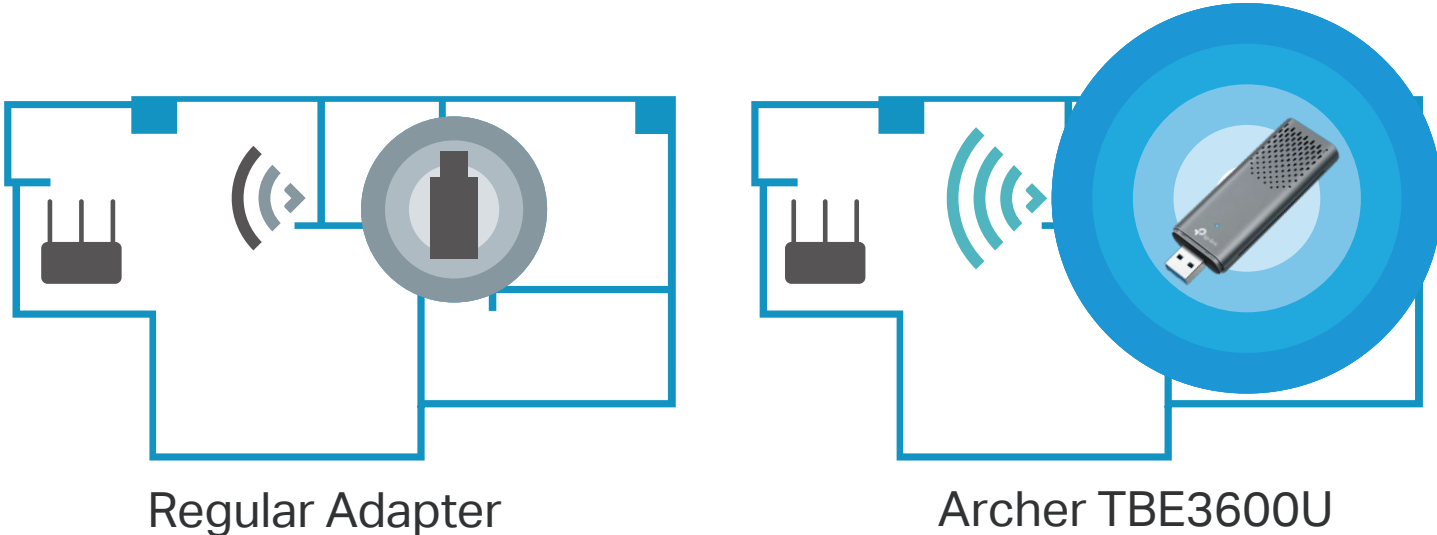

Advanced WPA3 Security†
Protect your PC with cutting-edge encryption

Superspeed USB 3.0
Blazing-fast transfers, 10x faster than USB 2.0.‡

Highlights

Seamless Bands Switch for Low Latency

Experience seamless connectivity and lower latency with MLO technology, ensuring optimal data transmission without user intervention.**

Boost Your Wi-Fi Reception Range

Built-in high-performance antennas and beamforming focus Wi-Fi signals directly toward your router, delivering stronger reception and stable connections.

Features

Speed

- Ultra-Fast Dual-Band Speed – Cutting-edge Wi-Fi 7 - Congestion-free speeds up to 2882 Mbps (5 GHz) + 688 Mbps (2.4 GHz) deal for HD streaming, online gaming and large file downloads.*
- Ultra-High Efficiency – The revolutionary combo of OFDMA and Mu-MIMO ensures the most efficient Wi-Fi connection for your PC.
- Super Speed USB 3.0 – Experience blazing-fast data transfers with USB 3.0—the latest USB standard which is 10× faster than USB 2.0.†